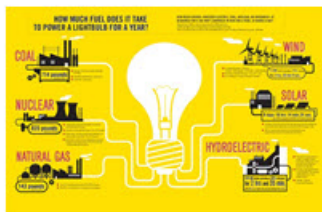

Infographic: How much fuel does it take to power a light bulb for a year? Click the image to find out.

Source: [GOOD](#)